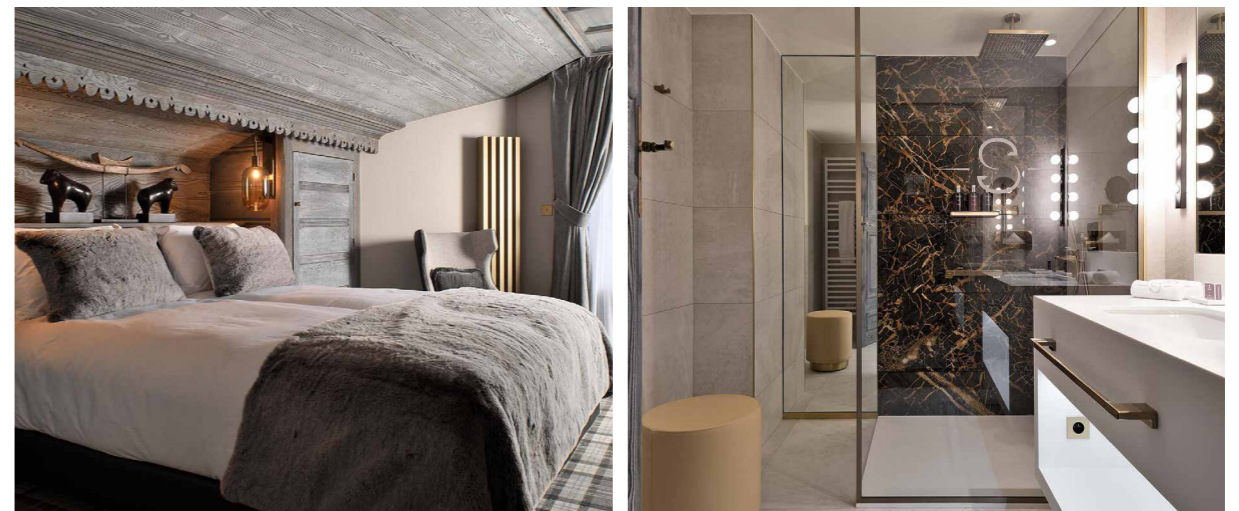

Chalet Signal

Rooms

Chalet Signal sleeps 8 guests in four bedrooms.

Bedroom one
Double/twin bedroom with en-suite bathroom and balcony.

Bedroom two
Double/twin bedroom with en-suite bathroom and balcony.

Bedroom three
Double/twin bedroom with en-suite bathroom.

Bedroom four
Double/twin bedroom with en-suite bathroom and balcony.

Eating

The chalet is not far from some of Courchevel's best restaurants, such as the Michelin-starred Chabichou, which is one gourmands should not miss. Alternatively there is a well-equipped kitchen which keen cooks will love.

If you prefer, the property can be booked on a half-board basis, allowing you to dine at Le Strato Hotel's fabulous Michelin-starred Baumaniere 1850 restaurant. A Mediterranean-inspired menu with an Alpine twist, it offers the freshest seafood on the mountain as well as reinvented classic desserts, such as Mont Blanc. It's an experience every gourmand should enjoy.

Alternatively, keen cooks will love the well-equipped kitchen at this luxury ski chalet if you prefer to cater for yourselves.