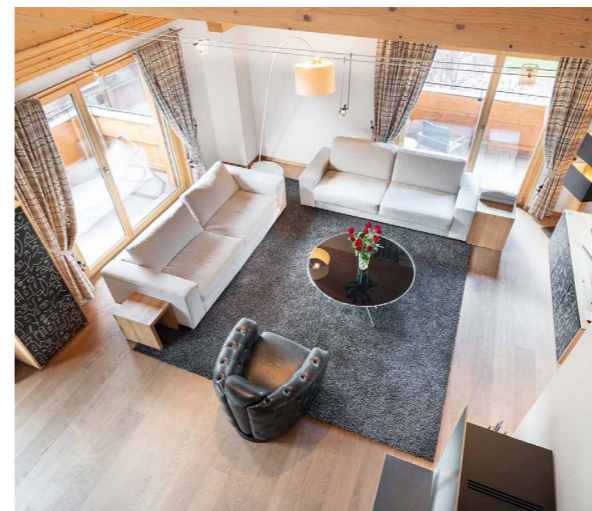

Chalet Antara

Rooms

Chalet Antara sleeps 6 + 2 guests across three bedrooms.

Bedroom 1

Master double bedroom on top floor with king-sized bed and en-suite bathroom

Bedroom 2

Double bedroom on ground floor with king-sized bed and separate shared shower room

Bedroom 3

Double bedroom on ground floor with king-sized bed and separate shared shower room

Two further guest can be accommodated on the mezzanine area which has a king-sized bed and an en-suite shower room.

Eating

Chalet Antara is a luxury self-catering ski chalet in Grindelwald, kitted out with everything you need. A well-equipped kitchen includes everything from top-of-the-range oven and hob to the smaller details like a Nespresso coffee machine.

Close to the kitchen is a contemporary dining space with views out to the mountains through floor-to-ceiling windows and there's even a second dining space outside on the terrace – the perfect place for a breakfast out in the fresh air.

You're bound to want to explore Grindelwald's restaurant scene too while you're here, and the chalet's staff will be happy to make recommendations.